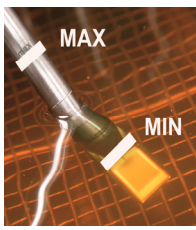

## Preparation

 Plastic components may not come into contact with the cooking oil.

 Do not touch the hot probe. Danger of burning!

Remove fried goods before measuring.

Wait until bubbles no longer rise to the surface (approx. 5 min).

Observe minimum distance of 1 cm to metal objects.

Measure in hot oil (min. 40 °C, max. 200 °C).

## Measurement

Switch instrument on .

Immerse sensor in hot oil. Observe min/max marks!

1. Move sensor in oil (adjustment time approx. 30 s)

Auto Hold activated:

- Auto Hold in the display indicates the end of the measurement. The TPM value and the display colour flash until the final TPM value is reached.
- Final value is fixed.