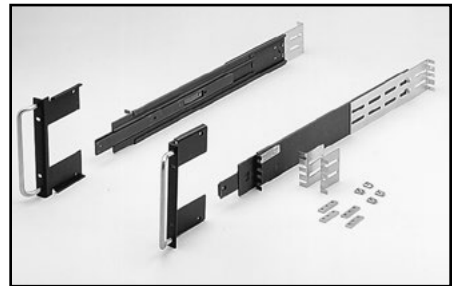

Model 7002-RMK-2 Slide Rack Mount Kit: Two sets of flanged brackets, slides, and hardware to mount Model 7002 in standard 48.3cm (19 in) equipment cabinet. Can be used with Model 8000.

For use with: 7002