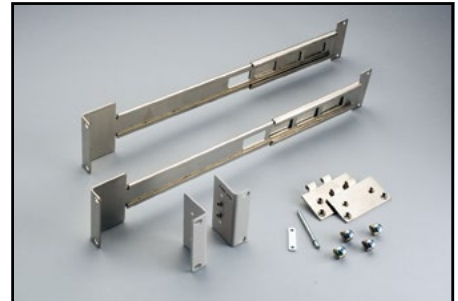

Model 4299-2: Heavy duty, dual rack mount kit with front and rear support. Height: 88mm (3.5 in).

For use with: Series 2600B