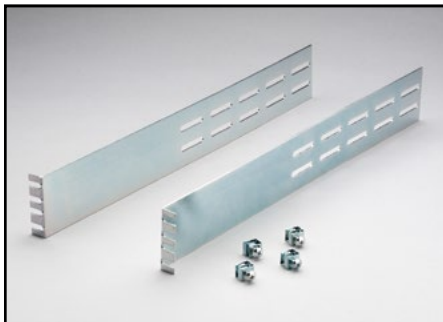

Model 4288-7 Rear Support Mount Kit: For rack mount applications where more than one or two card modules are installed to provide added support for the rear of the mainframe. Note that front rack mounting hardware is supplied with the Model 2750 mainframe. 88mm (3.5 in) height.

For use with: 2750, System 46, System 46T