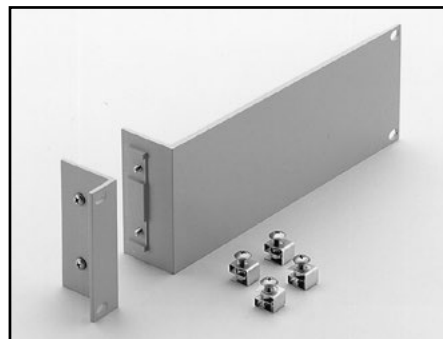

For use with: 248

Model 4200-KEY-RM: Rack mount kit for cabinet mounting of standard keyboard and pointing devices.

For use with: 4200-SCS

SELECTOR GUIDE: RACK MOUNT KITS

Instrument	Single Fixed	Single Slide ¹	Dual Fixed	Type of Mount
Series 2000 2700 6487			4288-2 ²	Side
2182A 2701 6514			4288-4 ³	Shelf
Series 2300 6220	4288-1		4288-5 ⁴	Shelf
Series 2200 6221 6517B			4288-9 ⁴	Shelf
Series 2500 6485 7001			4299-7	Side
Series 2100 Series 2400 6430	4299-3		4299-4	Side
Series 2600B	4299-1 4299-6		4299-2	Side
2750, System 46, System 46T	4288-7			Rear bracket
Series 3700A	4288-10			Rear bracket
248	248-RMK-1		248-RMK-2	Side
707B	Included	7079		Side
708B	Included			Side
4200-SCS/C or /F	4200-RM			
7002	7002-RMK-1	7002-RMK-2		Bracket w/handles

NOTES

- Slide rack mount kits are not compatible with equipment cabinet Models 8000-10, 8000-14, and 8000-17.
- Model 4288-2 mounts any two of the listed models, except 776.
- Model 4288-4 mounts: ANY ONE plus ANY ONE
230, 230-1 428-PROG, Series 2000, 2182A, Series 2300, Series 2400, Series 2500, 2700, 2701, 6220, 6221, 6430, 6485, 6487, 6514, 6517A, 6517B, 7001
- Models 4288-5 and 4288-9 mount any one or two of the listed models on a shelf-type mount.

Model 4200-RM: Fixed rack mount kit for cabinet mounting of the 4200-SCS.

For use with: 4200-SCS

Model 4288-2 Fixed Rack Mount Kit: Height: 88mm (3½ in).

For use with: See Selector Guide.

Model 4288-1 Fixed Rack Mount Kit: Single-unit rack mount kit. Height: 88mm (3½ in).

For use with: See Selector Guide.

Model 4288-5 Fixed Rack Mount Kit: The single- and dual-instrument front panels included enable rack mounting of either one or two 3½-inch instruments. Height: 132mm (5¼ in). Depth: 457mm (18 in).