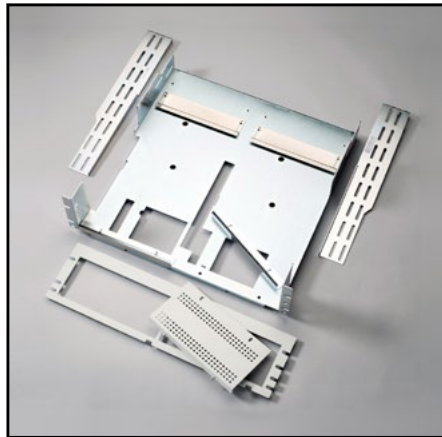

For use with: Half rack instruments (excluding Series 2600B)

1.888.KEITHLEY (U.S. only)

www.keithley.com

Rack Mount Kits

Model 4299-4 Universal Dual Unit Rack Mount Kit: Includes all required hardware to rack mount two Keithley and/or Agilent half-rack instruments together using front panel only mounting into a standard 19-inch equipment rack. Not compatible with Series 2600B. 88mm (3.5 in) height.

For use with: Half-rack instruments (excluding Series 2600B)

Model 4299-5: 1U vent panel.

For use with: Series 2600B

Model 4299-6 Single Fixed Rack Kit: Includes all required hardware to rack-mount a Keithley full-rack instrument in a standard 19-inch equipment rack.

For use with: 2651A, 2657A

Model 4299-7 Dual Fixed Rack Mount Kit: Enables rack-mounting of Series 2200 power supplies with other instruments.

For use with: Series 2200

Model 7002-RMK-1 Fixed Rack Mount Kit: Two 7 in. flanged brackets and hardware for mounting the Model 7002 in a standard 48.3cm (19 in) equipment cabinet. Can be used with Models 8000, 8000-10, 8000-14, or 8000-17.