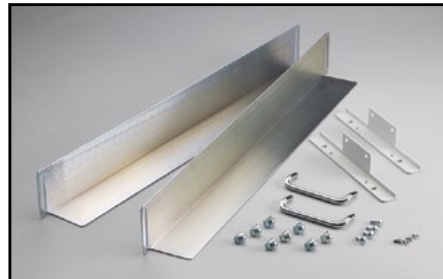

Bench Kits, Rack Mount Kits

Model 2000-Benchkit: Benchtop Restore Kit. Rubber feet and carrying handles are removed during rack mounting. These items can be used with any of the following models to convert it back to a benchtop instrument.

For use with: 248

Model 4200-KEY-RM: Rack mount kit for cabinet mounting of standard keyboard and pointing devices.

For use with: 4200-SCS

SELECTOR GUIDE: RACK MOUNT KITS

Instrument	Single Fixed	Single Slide ¹	Dual Fixed	Type of Mount
Series 2000 2700 6487			4288-2 ²	Side
2182A 2701 6514			4288-4 ³	Shelf
Series 2300 6220	4288-1		4288-5 ⁴	Shelf
Series 2200 6221 6517B			4288-9 ⁴	Shelf
Series 2500 6485 7001			4299-7	Side
Series 2100 Series 2400 6430	4299-3		4299-4	Side
Series 2600B	4299-1 4299-6		4299-2	Side
2750, System 46, System 46T	4288-7			Rear bracket
Series 3700A	4288-10			Rear bracket
248	248-RMK-1		248-RMK-2	Side
707B	Included	7079		Side
708B	Included			Side
4200-SCS/C or /F	4200-RM			
7002	7002-RMK-1	7002-RMK-2		Bracket w/handles

NOTES

- Slide rack mount kits are not compatible with equipment cabinet Models 8000-10, 8000-14, and 8000-17.
- Model 4288-2 mounts any two of the listed models, except 776.
- Model 4288-4 mounts: ANY ONE plus ANY ONE
230, 230-1 428-PROG, Series 2000, 2182A, Series 2300, Series 2400, Series 2500, 2700, 2701, 6220, 6221, 6430, 6485, 6487, 6514, 6517A, 6517B, 7001
- Models 4288-5 and 4288-9 mount any one or two of the listed models on a shelf-type mount.

Model 4200-RM: Fixed rack mount kit for cabinet mounting of the 4200-SCS.

For use with: 4200-SCS

Model 4288-2 Fixed Rack Mount Kit: Height: 88mm (3½ in).

For use with: See Selector Guide.

Model 4288-1 Fixed Rack Mount Kit: Single-unit rack mount kit. Height: 88mm (3½ in).