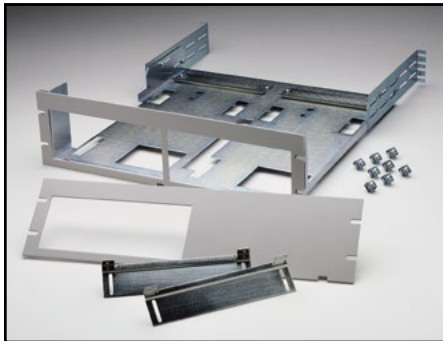

Model 4200-RM: Fixed rack mount kit for cabinet mounting of the 4200-SCS.

For use with: 4200-SCS

Model 4288-2 Fixed Rack Mount Kit: Height: 88mm (3½ in).

For use with: See Selector Guide.

Model 4288-1 Fixed Rack Mount Kit: Single-unit rack mount kit. Height: 88mm (3½ in).

For use with: See Selector Guide.

1.888.KEITHLEY (U.S. only)

www.keithley.com

A Greater Measure of Confidence

KEITHLEY

A Tektronix Company

Rack Mount Kits

Model 4288-4 Fixed Rack Mount Kit: Enables rack mounting of one Model 230 next to one 428-PROG, 776, Series 2000, 2182A, Series 2300, Series 2400, Series 2600B, 2700, 2701, 6220, 6221, 6514, 6485, 6487, 6517A, 6517B, or 7001.

For use with: See Selector Guide.

Model 4288-5 Fixed Rack Mount Kit: The single- and dual-instrument front panels included enable rack mounting of either one or two 3½-inch instruments. Height: 132mm (5¼ in). Depth: 457mm (18 in).