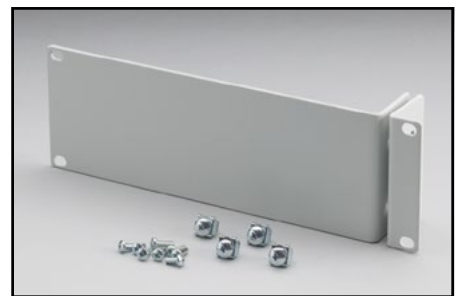

For use with: Series 2200 Power Supplies

Model 4288-10 Rear Support Mount Kit: For rack mount applications where more than one or two card modules are installed to provide added support for the rear of the mainframe. Note that front rack mounting hardware is supplied with Series 3700A mainframes. 88mm (3.5 in) height.

For use with: Series 3700A

Model 4299-1: Heavy duty, single rack mount kit with front and rear support. Height: 88mm (3.5 in).

For use with: Series 2600B

Model 4299-2: Heavy duty, dual rack mount kit with front and rear support. Height: 88mm (3.5 in).

For use with: Series 2600B

Model 4299-3 Universal Single Unit Rack Mount Kit: Includes all required hardware to rack mount a single Keithley or Agilent half rack instrument using front panel only mounting into a standard 19 inch equipment rack. Not compatible with Series 2600B. 88mm (3.5 in) height.