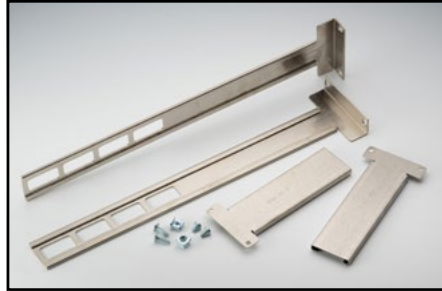

For use with: Series 2600B

Model 4299-3 Universal Single Unit Rack Mount Kit: Includes all required hardware to rack mount a single Keithley or Agilent half rack instrument using front panel only mounting into a standard 19 inch equipment rack. Not compatible with Series 2600B. 88mm (3.5 in) height.

For use with: Half rack instruments (excluding Series 2600B)

1.888.KEITHLEY (U.S. only)

www.keithley.com

Rack Mount Kits

Model 4299-4 Universal Dual Unit Rack Mount Kit: Includes all required hardware to rack mount two Keithley and/or Agilent half-rack instruments together using front panel only mounting into a standard 19-inch equipment rack. Not compatible with Series 2600B. 88mm (3.5 in) height.

For use with: Half-rack instruments (excluding Series 2600B)

Model 4299-5: 1U vent panel.

For use with: Series 2600B

Model 4299-6 Single Fixed Rack Kit: Includes all required hardware to rack-mount a Keithley full-rack instrument in a standard 19-inch equipment rack.