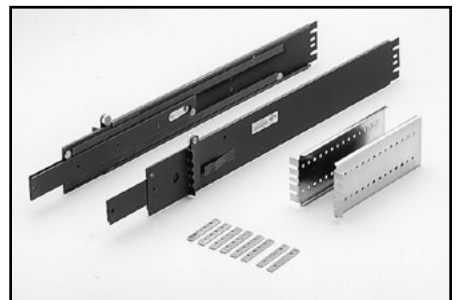

Model 7079 Slide Rack Mount Kit: Two sets of flanged brackets, slides, and hardware to mount Model 707A in standard 48.3cm (19 in) equipment cabinet. Can be used with Model 8000.

For use with: 707B

NUBICOM
(주)누비콤

서울본사
서울특별시 영등포구 경인로 775(문래동 3가, 에이스하이테크시티 3동 201호)
TEL: 070-7872-0701 FAX: 02-2167-3801
E-mail: sales@nubicom.co.kr

대전 사무소
대전광역시 유성구 대덕대로 593(도룡동 386-2) 대덕테크비즈니스센터 203호
TEL: 070-7872-0712 FAX: 042-863-2023
E-mail: inyeom@nubicom.co.kr

1.888.KEITHLEY (U.S. only)

www.keithley.com

A Greater Measure of Confidence

KEITHLEY

A Tektronix Company