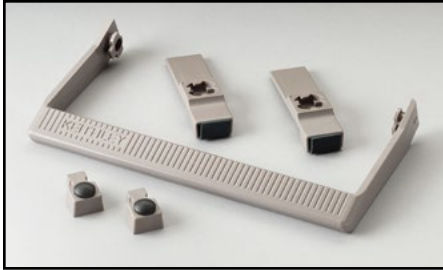

Bench Kits, Rack Mount Kits

Model 2000-Benchkit: Benchtop Restore Kit. Rubber feet and carrying handles are removed during rack mounting. These items can be used with any of the following models to convert it back to a benchtop instrument.

For use with: Series 2000, 2182A, Series 2300, Series 2400, Series 2500, Series 2600B, 2700, 2701, 6220, 6221, 6430, 6482, 6485, 6487, 6514, 6517A, 6517B, 7001

Model 248-RMK* Fixed Rack Mount Kit: Enables rack mounting of Model 248. **248-RMK-1** rack mounts one Model 248. **248-RMK-2** (not pictured) rack mounts two Model 248s side by side.

For use with: 248

Model 4200-KEY-RM: Rack mount kit for cabinet mounting of standard keyboard and pointing devices.

For use with: 4200-SCS

SELECTOR GUIDE: RACK MOUNT KITS

Instrument	Single Fixed	Single Slide ¹	Dual Fixed	Type of Mount
Series 2000 2700 6487			4288-2 ²	Side
2182A 2701 6514			4288-4 ³	Shelf
Series 2300 6220	4288-1		4288-5 ⁴	Shelf
Series 2200 6221 6517B			4288-9 ⁴	Shelf
Series 2500 6485 7001			4299-7	Side
Series 2100 Series 2400 6430	4299-3		4299-4	Side
Series 2600B	4299-1 4299-6		4299-2	Side
2750, System 46, System 46T	4288-7			Rear bracket
Series 3700A	4288-10			Rear bracket
248	248-RMK-1		248-RMK-2	Side
707B	Included	7079		Side
708B	Included			Side
4200-SCS/C or /F	4200-RM			
7002	7002-RMK-1	7002-RMK-2		Bracket w/handles

Model 4200-RM: Fixed rack mount kit for cabinet mounting of the 4200-SCS.

For use with: 4200-SCS

Model 4288-2 Fixed Rack Mount Kit: Height: 88mm (3½ in).

For use with: See Selector Guide.

Model 4288-1 Fixed Rack Mount Kit: Single-unit rack mount kit. Height: 88mm (3½ in).